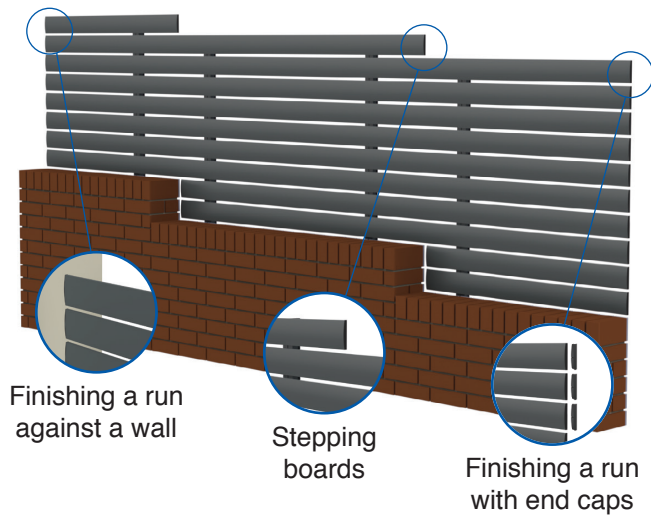

USING SLIMLINE POSTS

Marano systems are very versatile and can be used in a range of applications. Below are few installation ideas and solutions.

BOLT-DOWN & STEPPED SYSTEM USING END CAPS

CONCRETE-IN SLOPED SYSTEM USING ALUMINIUM ANGLE

WALL FIXING USING ALUMINIUM ANGLE