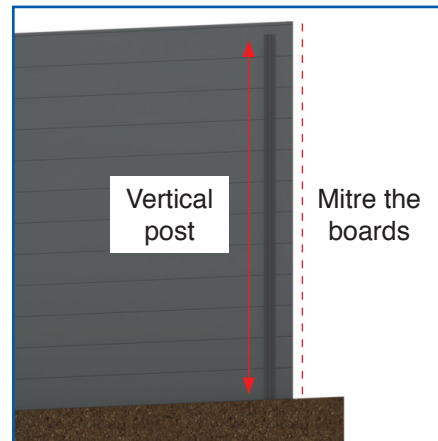

USING SLIMLINE POSTS

Marano systems are very versatile and can be used in a range of applications. Below are few installation ideas and solutions.

BOLT-DOWN & STEPPED SYSTEM USING END CAPS

CONCRETE-IN SLOPED SYSTEM USING ALUMINIUM ANGLE

WALL FIXING USING ALUMINIUM ANGLE