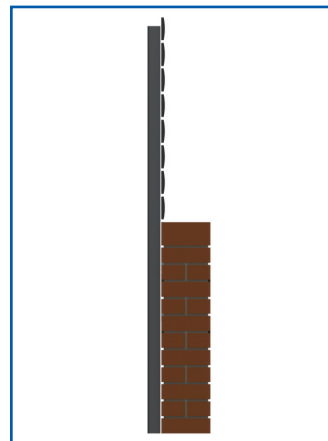

USING SLIMLINE POSTS

Marano systems are very versatile and can be used in a range of applications. Below are few installation ideas and solutions.

BOLT-DOWN & STEPPED SYSTEM USING END CAPS

CONCRETE-IN SLOPED SYSTEM USING ALUMINIUM ANGLE

WALL FIXING USING ALUMINIUM ANGLE