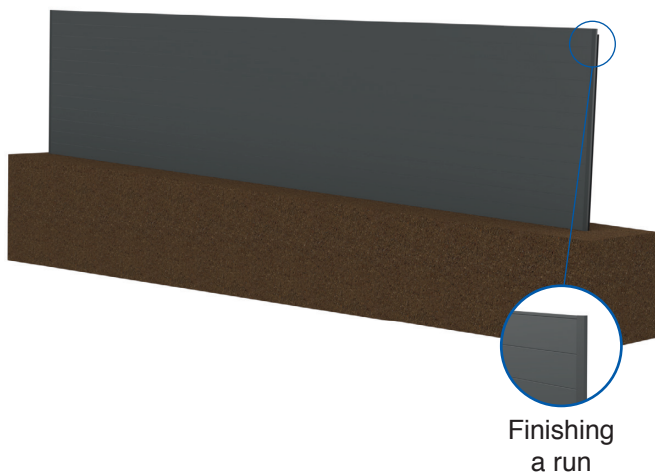

USING SLIMLINE POSTS

Marano systems are very versatile and can be used in a range of applications. Below are few installation ideas and solutions.

BOLT-DOWN & STEPPED SYSTEM USING END CAPS

CONCRETE-IN SLOPED SYSTEM USING ALUMINIUM ANGLE

WALL FIXING USING ALUMINIUM ANGLE