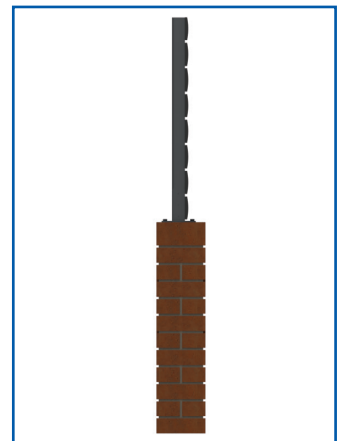

USING SLIMLINE POSTS

Marano systems are very versatile and can be used in a range of applications. Below are few installation ideas and solutions.

BOLT-DOWN & STEPPED SYSTEM USING END CAPS

CONCRETE-IN SLOPED SYSTEM USING ALUMINIUM ANGLE

WALL FIXING USING ALUMINIUM ANGLE